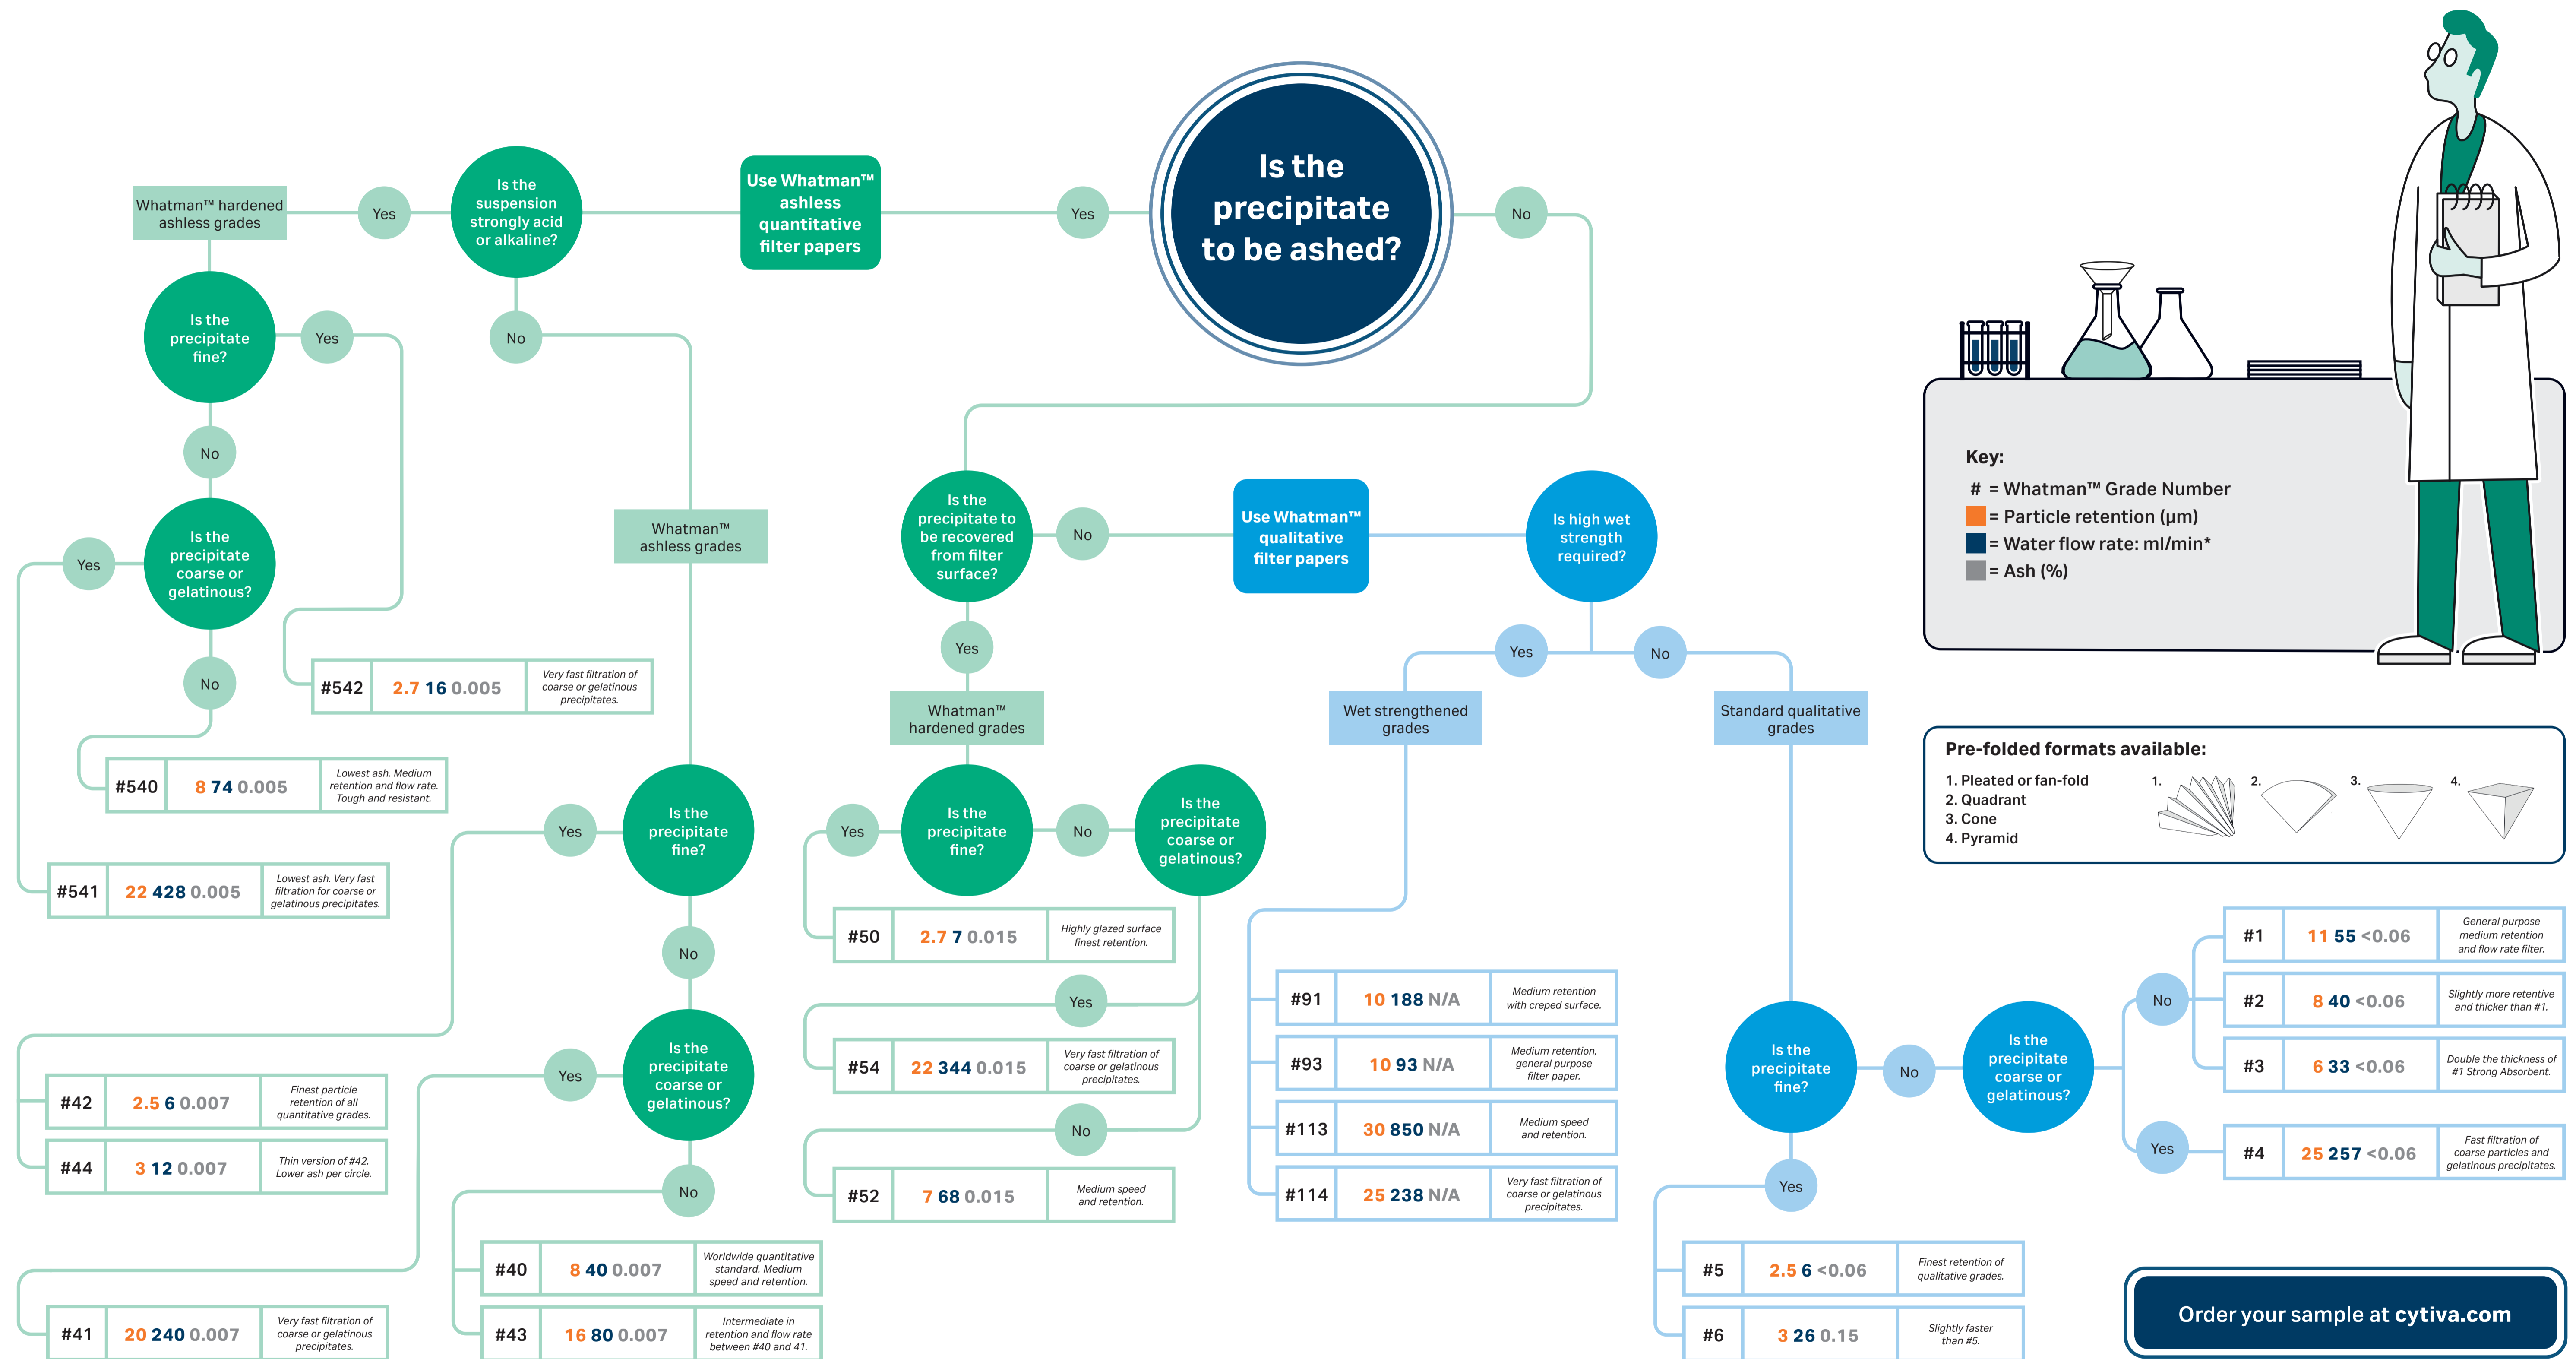

Filter paper decision chart

This chart will indicate the right filter paper for your application

*7cm effective filter diameter or 38cm² effective filter area.

Cytiva and the Drop logo are trademarks of Global Life Sciences IP Holdco LLC or an affiliate. Whatman is a trademark of Global Life Sciences Solutions USA LLC or an affiliate doing business as Cytiva. © 2022 Cytiva. Contact your local Cytiva representative for the most current information, visit [cytiva.com/contact](https://www.cytiva.com/contact)
 CY33035-28Nov22-FL